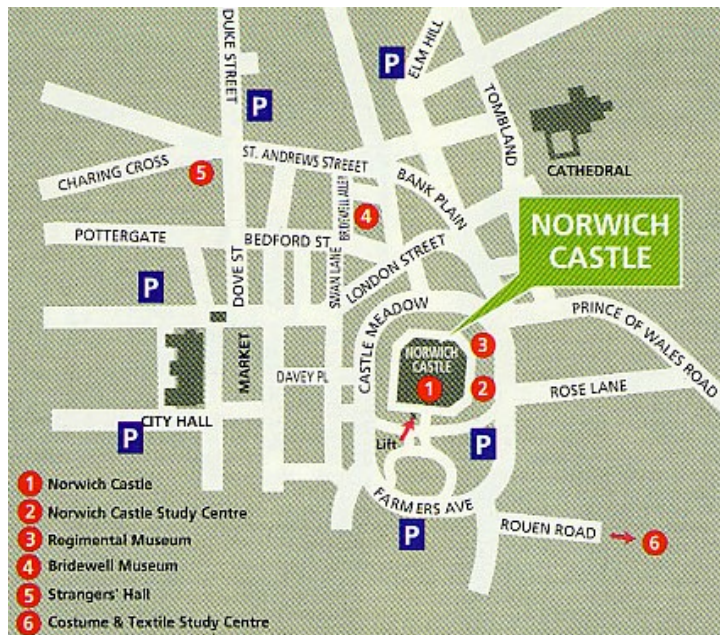

Location Details & Travel information

The Castle Museum and Art Gallery is situated on the Castle Mound in the centre of Norwich. See the map below.

Castle Meadow
Norwich
Norfolk NR1 3JU

Please see the PDF version of the Norwich Area Visitor Map from the Visit Norwich website for a more detailed map.

Parking

Several public car parks are situated within 5 minutes walk of the Castle. Please download the Parking Planner for a map of all available car parks in the city.